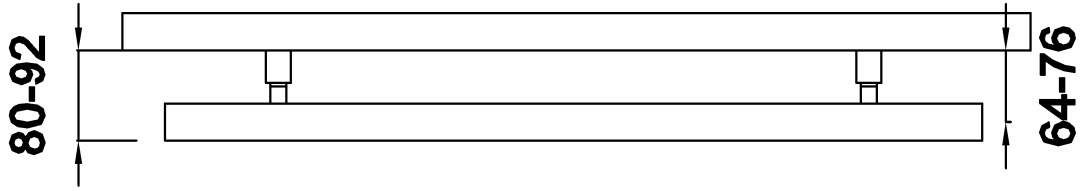

Width: 500mm

Height: 720

Tapping center: 468mm

REINA LUNA 5072