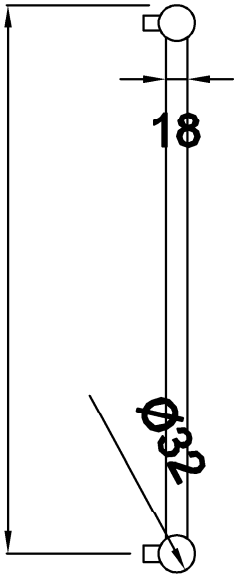

Width: 500mm

Height: 720

Tapping center: 468mm

REINA LUNA 5072