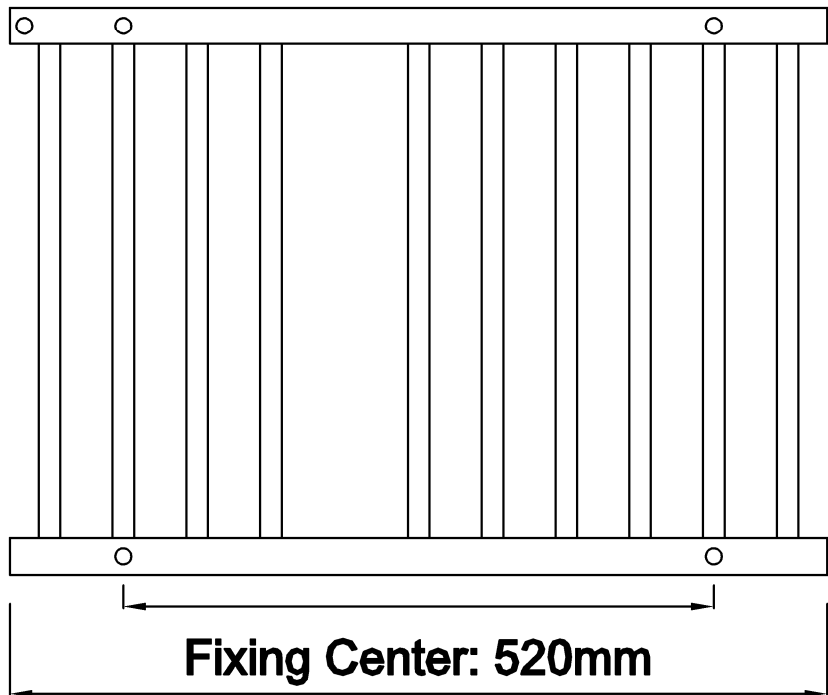

Width: 500mm

Height: 720

Tapping center: 468mm

REINA LUNA 5072